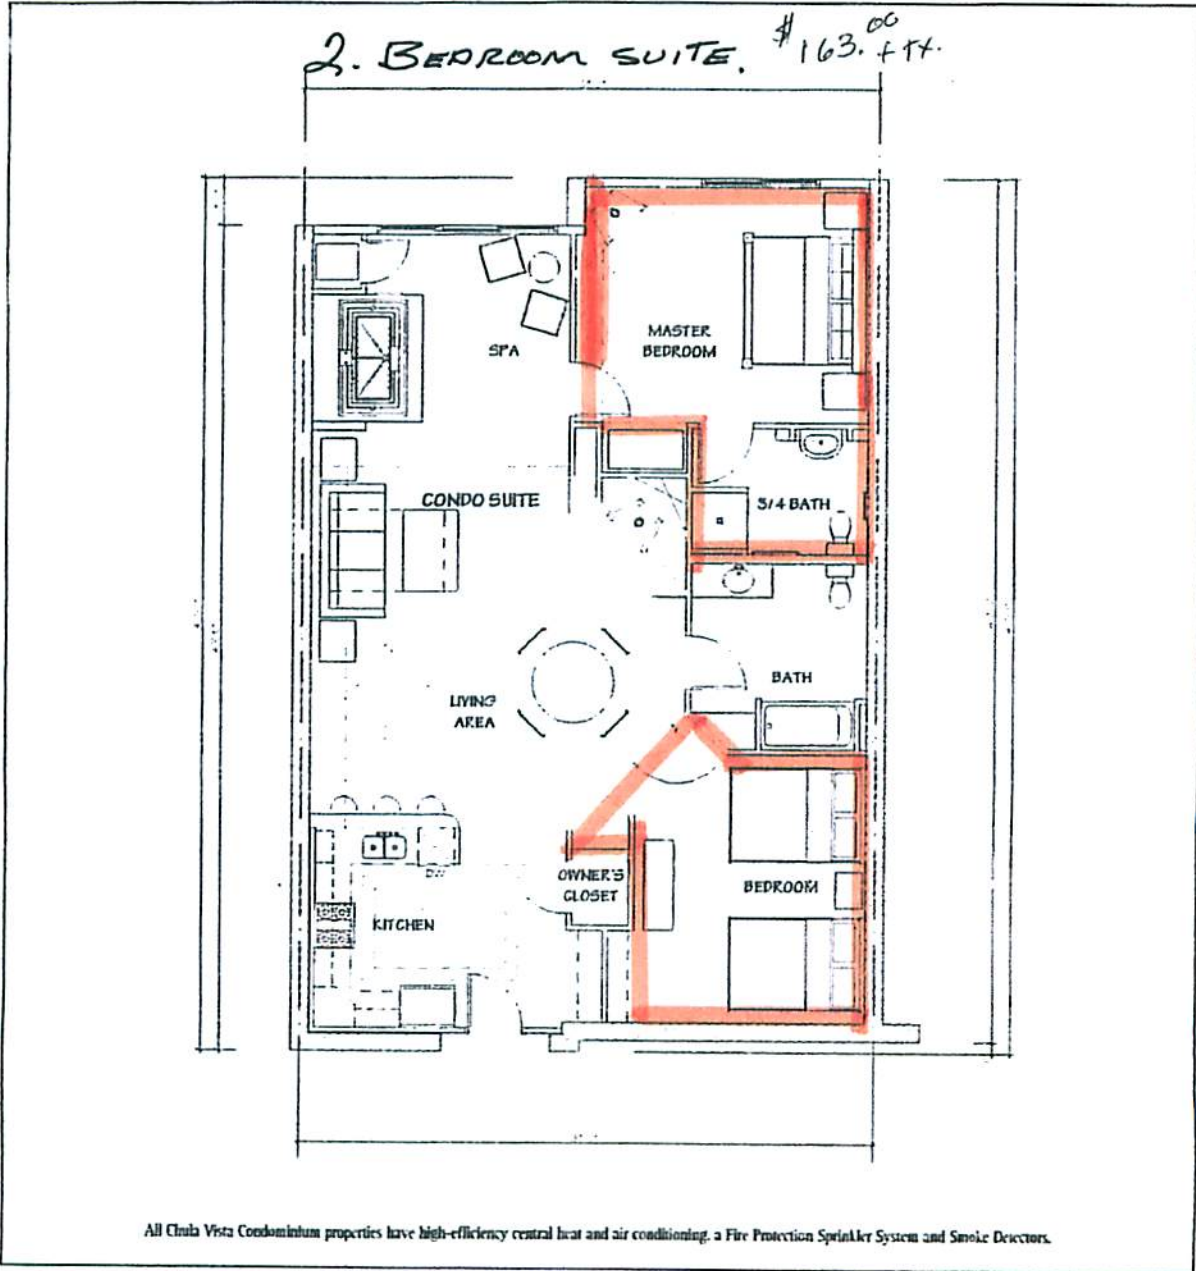

EL GRANDE
(Approximately 1,500 sq. ft. This suite has two bedrooms and one and a half quarter baths.)

Square footage figures are estimates only. All proposed units, sizes, layouts and inclusion list are subject to change.

Amenities, furniture and fixtures continued on next page.

EL GRANDE DOBLE
 (Approximately 2,000 sq. ft. This suite has three bedrooms and two and three quarter baths.)

Small square footage figures are estimates only. All proposed units, sizes, layouts and inclusion list are subject to change.

Amenities, furniture and fixtures continued on next page.