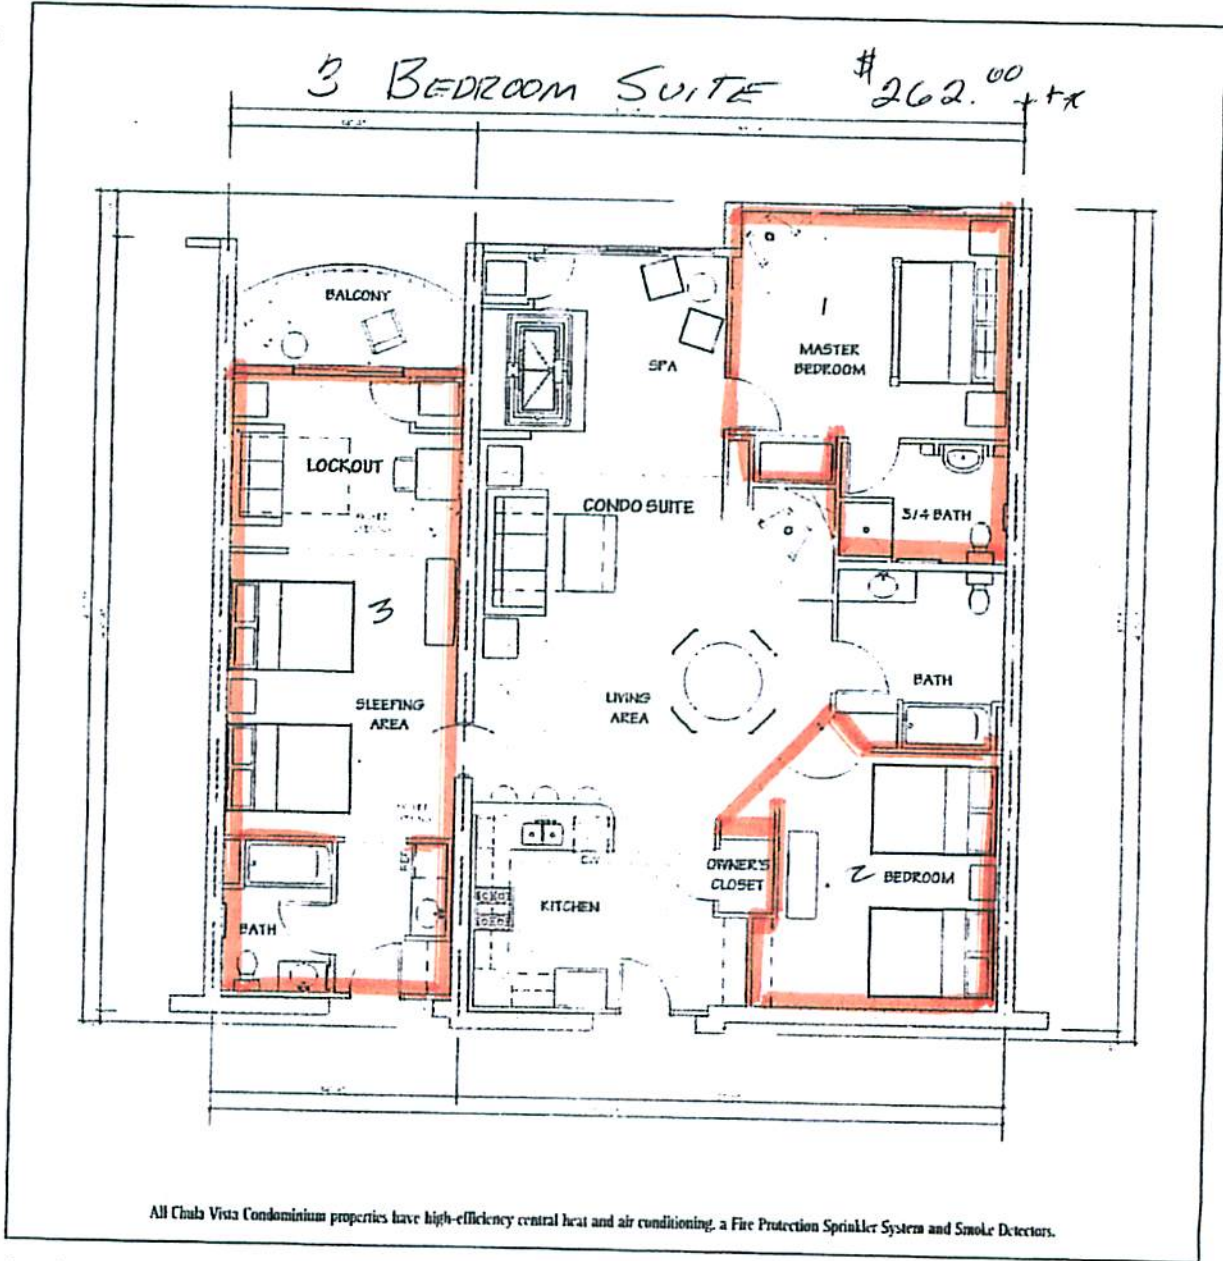

EL GRANDE
(Approximately 1,500 sq. ft. This suite has two bedrooms and one and a half quarter baths.)

Square footage figures are estimates only. All proposed units, sizes, layouts and inclusion list are subject to change.

Amenities, furniture and fixtures continued on next page.

EL GRANDE DOBLE
 (Approximately 2,000 sq. ft. This suite has three bedrooms and two and three quarter baths.)

Small square footage figures are estimates only. All proposed units, sizes, layouts and inclusion list are subject to change.

Amenities, furniture and fixtures continued on next page.